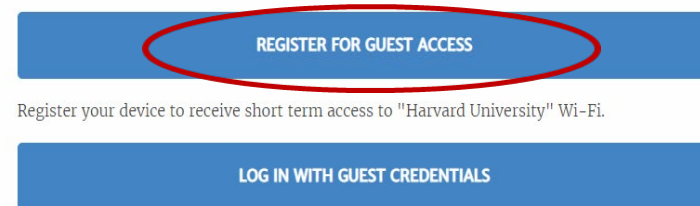

Guest Wireless Access

Register your device to receive short term access to "Harvard University" Wi-Fi.